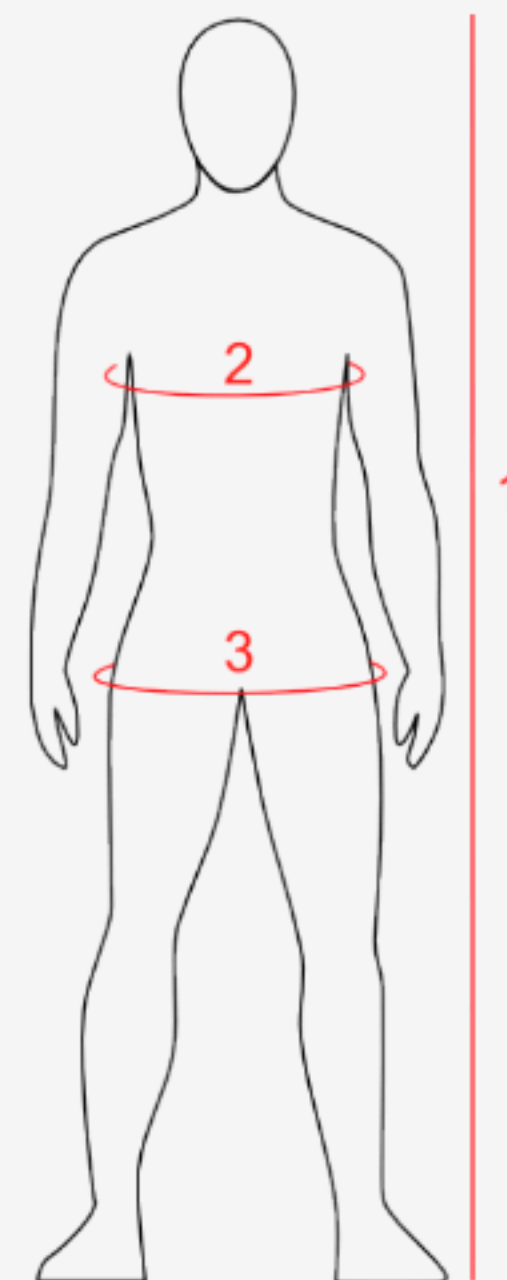

URSUIT SIZE CHARTS, IMMERSION SUITS

Immersion suits, UNISEX

Suit size	User's length (1)	User's chest (2)	Hips circumference (3)	Socks	Hood	Gloves
S	152-164 cm	88-96 cm	86-94 cm	S/ 40	M	S
M	164-170 cm	96-104 cm	94-102 cm	M/ 42	M	M
L	170-182 cm	104-112 cm	102-110 cm	L/ 44	L	L
XL	182-194 cm	112-120 cm	110-118 cm	XL/ 46	XL	XL
XXL	194-200 cm	120-128 cm	118-126 cm	XXL/ 48	XXL	XXL

Immersion suits, LADY

Suit size	User's length (1)	User's chest (2)	Hips circumference (3)	Socks	Hood	Gloves
XS	148-156cm	72-80 cm	80-88 cm	XXS/ 37	S	S
S	156-164 cm	80-88 cm	88-96 cm	XS/ 38	S	S
M	164-172 cm	88-96 cm	96-104 cm	S/ 40	M	M
L	172-180 cm	96-104 cm	104-112 cm	M/ 42	L	L

Immersion suits, JUNIOR

Suit size	User's length (1)	User's chest (2)	Socks
Jr S (Small)	100-120 cm	58-64 cm	33-34
Jr M (Medium)	120-140 cm	64-71 cm	35-36
Jr L (Large)	140-160 cm	71-80 cm	37-38

Standard size